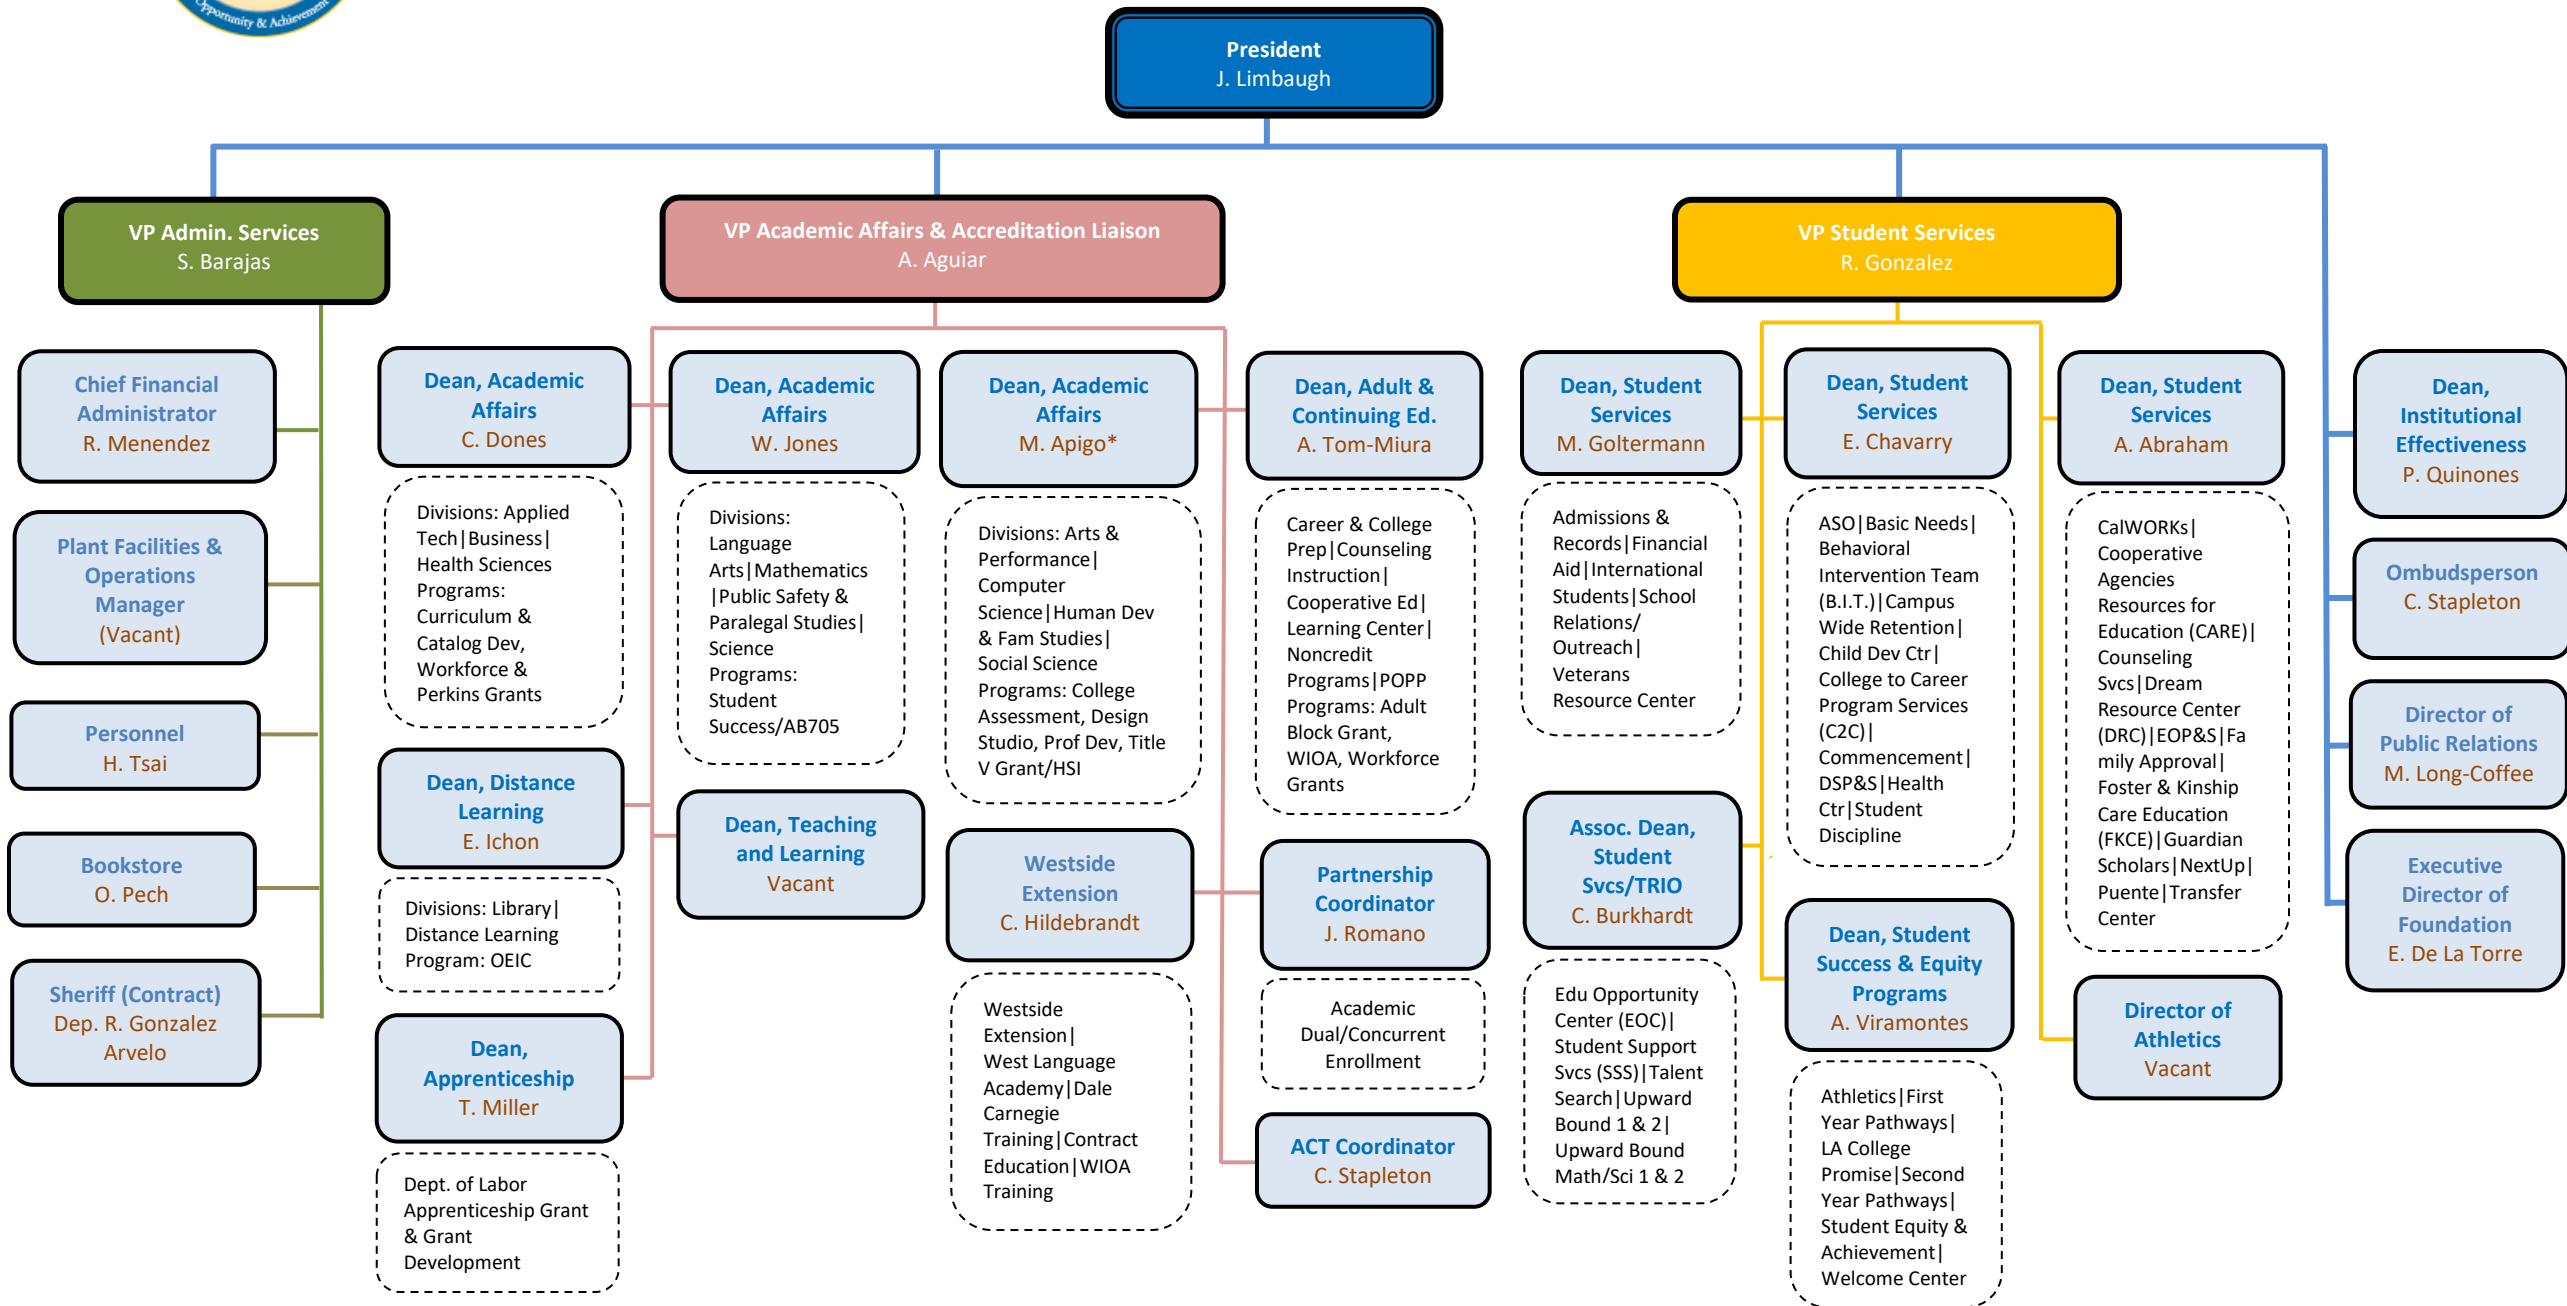

COLLEGE ORGANIZATION CHART

As Approved by Chancellor: July 12, 2017

Updated: January 5, 2021

*Acting/Interim