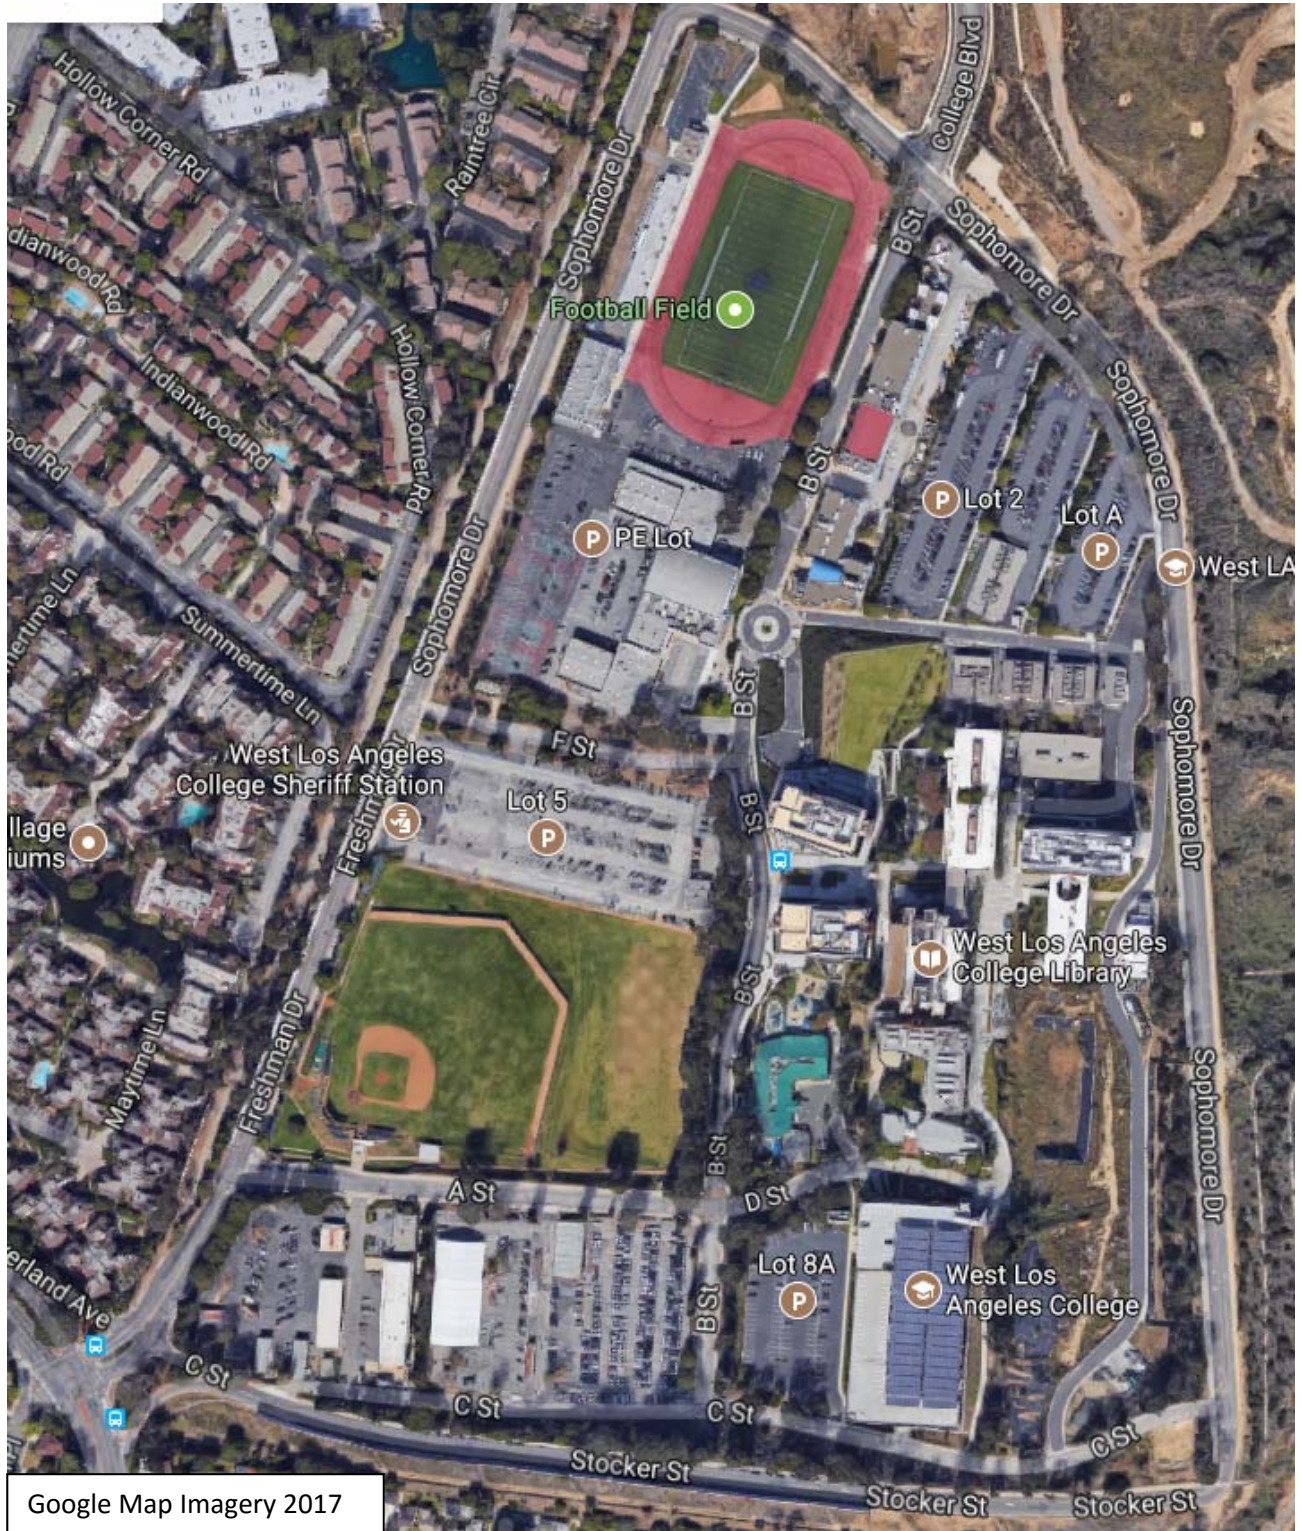

Map of WLA College

The Clery boundaries consist of:

- College Blvd from Jefferson Blvd to Sophomore Dr
- Freshman Dr
- Sophomore Dr
- Stocker St

Close-up Map of WLA College Campus

Google Map Imagery 2017