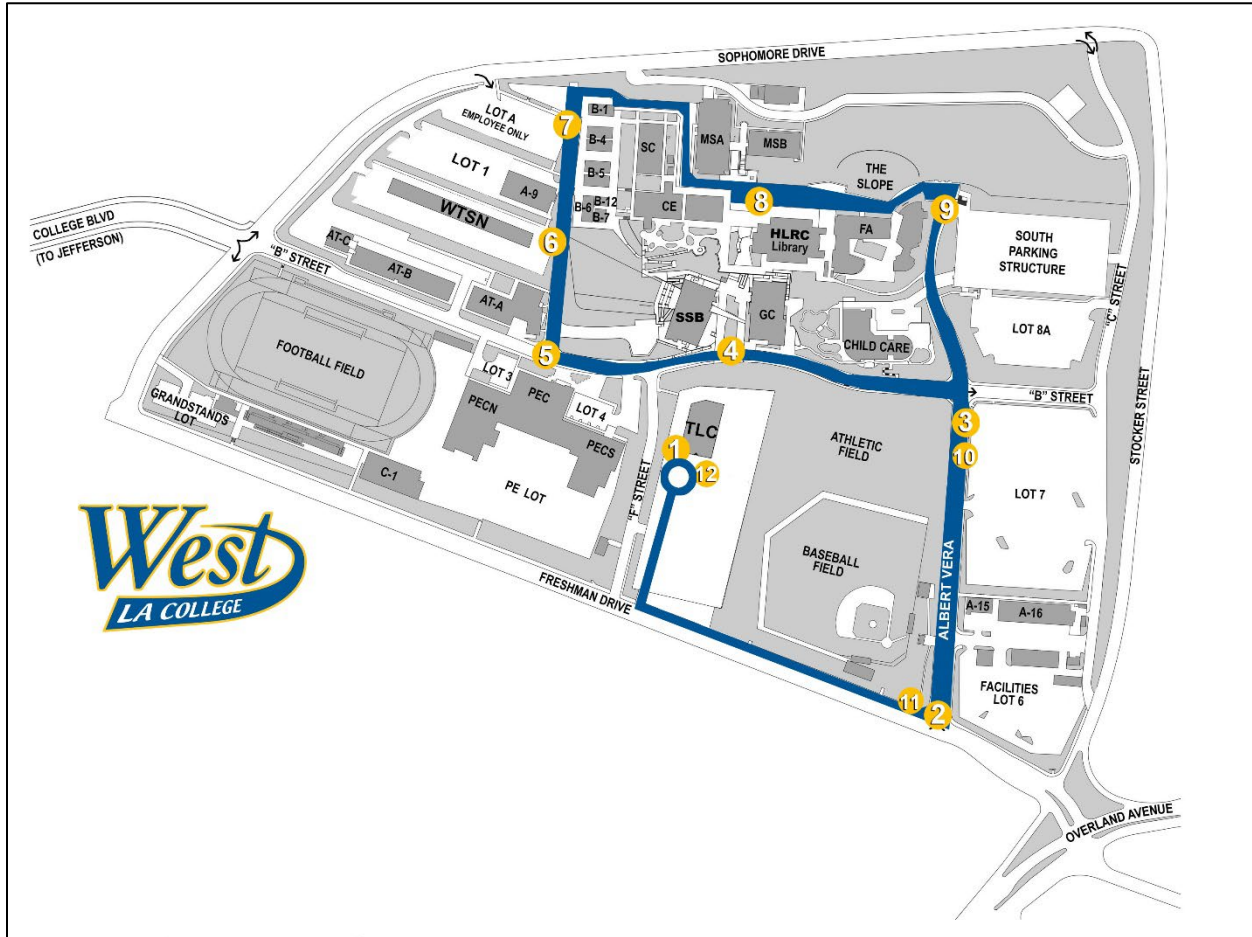

# West LA College On-Campus Shuttle

## Shuttle Loop Stops

1. Technology Learning Center (TLC) / Parking Lot #5
2. Corner of Albert Vera & Freshman
3. Albert Vera at Lot #7
4. Student Services Building (SSB) Courtyard entrance
5. B Street / E Street Intersection
6. E Street at Watson Center (WTSN)
7. E Street at Parking Lot A
8. Wildcat Walkway at Library (HLRC)
9. Wildcat Walkway at Parking Structure
10. Albert Vera at Lot #7
11. Corner of Albert Vera & Freshman
12. Technology Learning Center (TLC) / Parking Lot #5

## Shuttle Hours

**Monday – Friday:**  
6:30 am – 10:30 pm

**Saturday:**  
11:00 am – 3:00 pm

**Shuttle Frequency:**  
Approximately every 15 minutes

**Disabled passengers** are given priority access to ride