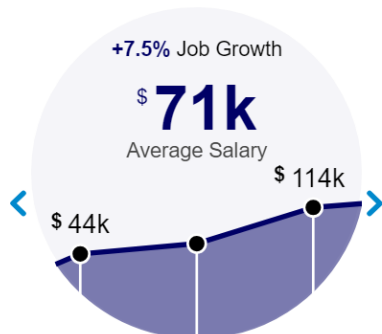

Labor Market Data

Careers & Education

Learn more: <https://tinyurl.com/4nre92u5>

Education Level
Associate's degree

Program Requirements

- **CIS 112** – 3 Units
  Operating Systems – Beginning Linux
- **CIS 213** – 3 Units
  A+ Certification Preparation-Software
- **CIS 211** – 3 Units
  Security+ Certification Preparation

Learn more at Wlac.edu/Program-Mapper

or Email: DualEnrollment@wlac.edu